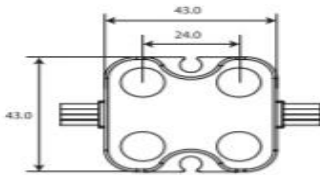

Z4U-V5F (160°)

- LIGHT DISTRIBUTION (160°)

-FEATURES -

- **KOREA LED 5050 CHIP**
- **Wide beam Angle 160°**
- Reserve voltage protection circuit
- Wide viewing angle for even light flux
- Capable of wet exposed applications with Durable weather protective molding
- Pre-applied adhesive tape and screw mounting bolt
- Long Life time (More then 50,000hrs at L80)
- Safety Operation with DC 12V

- CERTIFICATIONS-

CE, UL(E349550), RoHs, KC, IP68, CB, BIS

- PRODUCTION DEMENTION & PACKAGE -

Dementions	Wire Length	Zipper polybag / Q'ty	Outer Box /Q'ty
43x43x6.9mm	100mm (3.94inch)	100pcs/bag	1,000pcs/box

- SPECIFICATION -

Operation Votage	Power Consumption	Current	Viewing Angle	WIRE & CASE	Operation Temperature	Storage Temperature	Water Proof
DC12V	1.44W	120mA	160°	AWG18 & ABS(100mm)	-20°C~60°C (-4°F~140°F)	-40°C~75°C (-40°F~167°F)	IP68