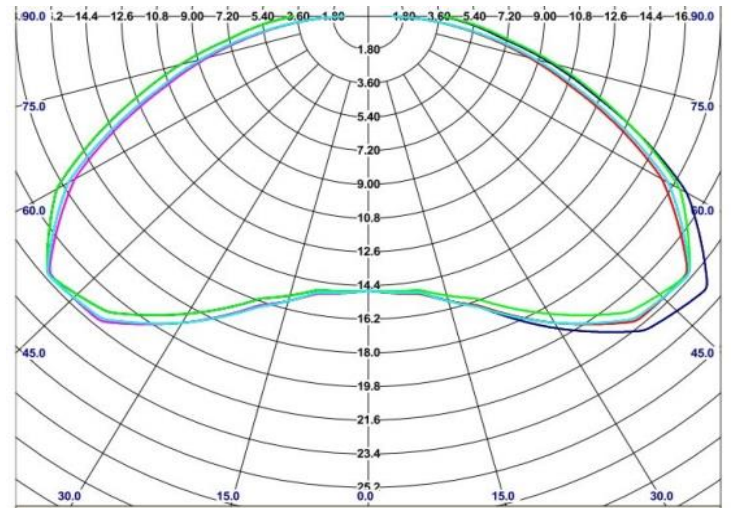

Z4U-V5F (160°)

- LIGHT DISTRIBUTION (160°)

-FEATURES -

- **KOREA LED 5050 CHIP**
- **Wide beam Angle 160°**
- Reserve voltage protection circuit
- Wide viewing angle for even light flux
- Capable of wet exposed applications with Durable weather protective molding
- Pre-applied adhesive tape and screw mounting bolt
- Long Life time (More then 50,000hrs at L80)
- Safety Operation with DC 12V

- CERTIFICATIONS-

CE, UL(E349550), RoHs, KC, IP68, CB, BIS

- PRODUCTION DEMENTION & PACKAGE -

Dementions	Wire Length	Zipper polybag / Q'ty	Outer Box /Q'ty
43x43x6.9mm	100mm (3.94inch)	100pcs/bag	1,000pcs/box

- SPECIFICATION -

Operation Votage	Power Consumption	Current	Viewing Angle	WIRE & CASE	Operation Temperature	Storage Temperature	Water Proof
DC12V	1.44W	120mA	160°	AWG18 & ABS(100mm)	-20°C~60°C (-4°F~140°F)	-40°C~75°C (-40°F~167°F)	IP68